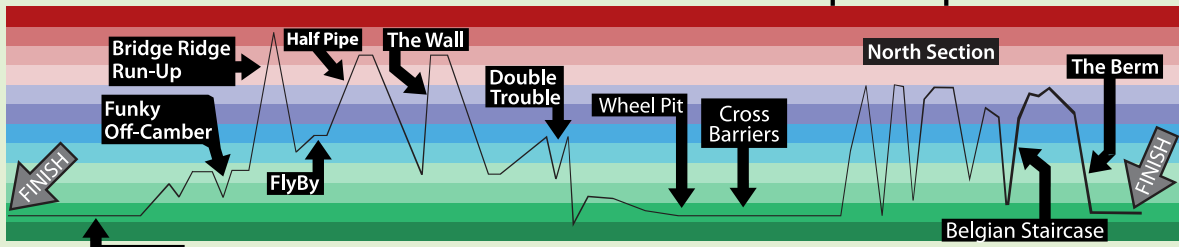

METERS

ROCHESTER CYCLOCROSS

COURSE: 42 meters of elevation per lap

FEET

ROCHESTER CYCLOCROSS

COURSE: 139' of elevation per lap