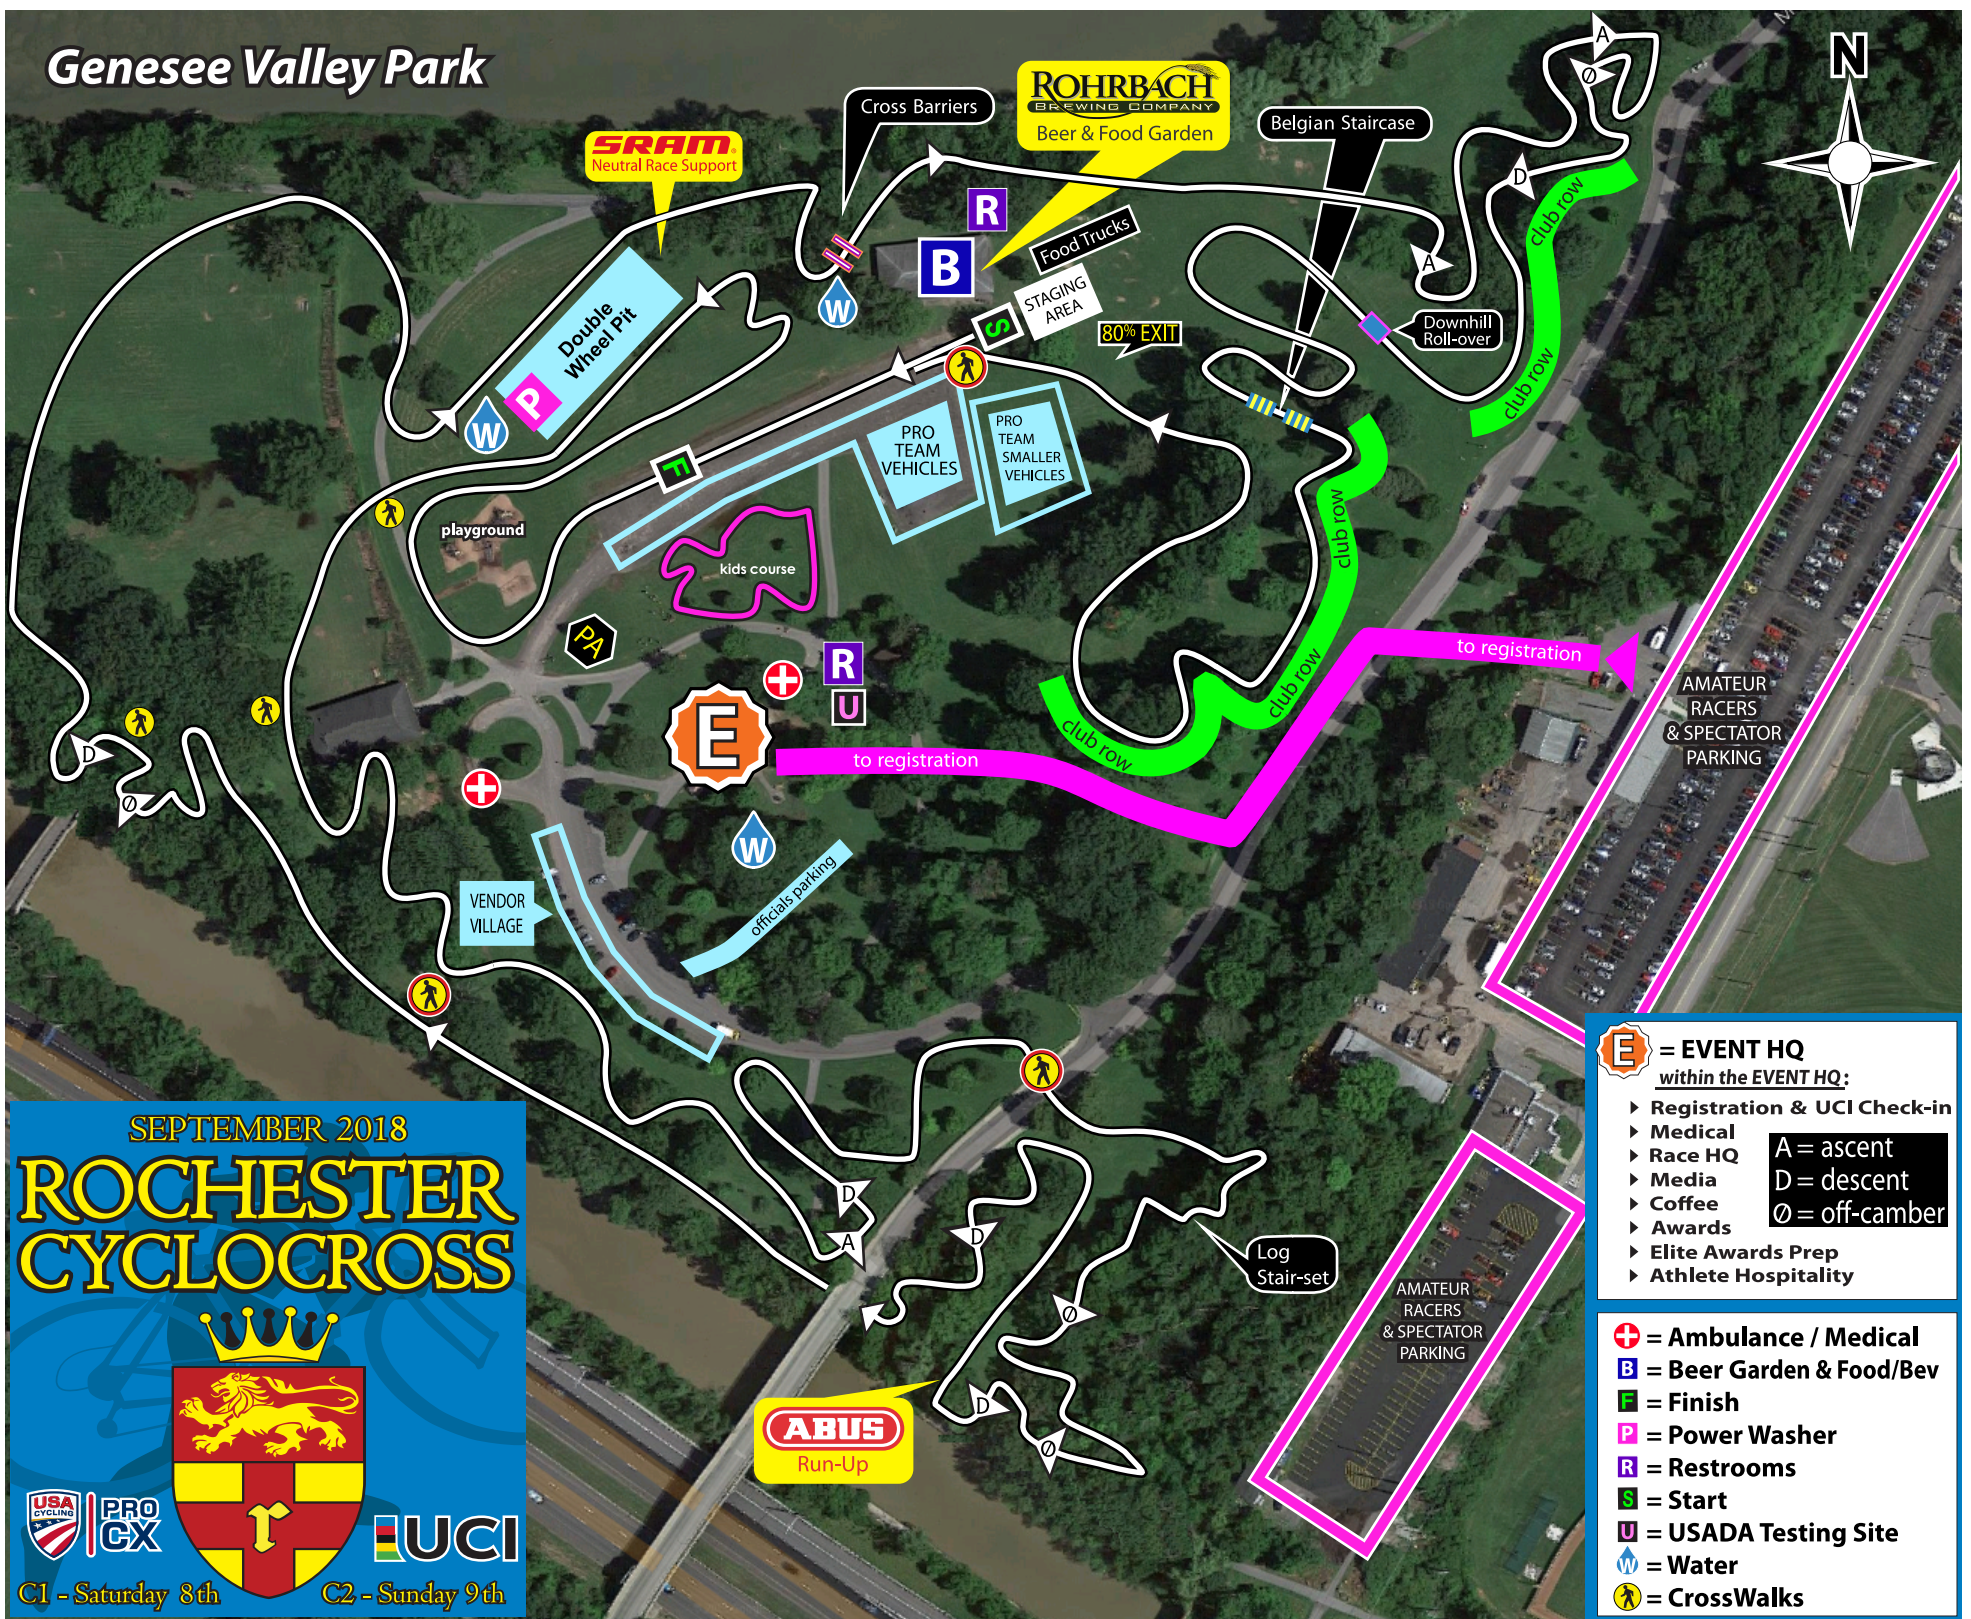

Genesee Valley Park

SEPTEMBER 2018

ROCHESTER CYCLOCROSS

USA CYCLING | PRO CX | UCI

C1 - Saturday 8th C2 - Sunday 9th

- E** = EVENT HQ
 within the EVENT HQ:
- ▶ Registration & UCI Check-in
 - ▶ Medical
 - ▶ Race HQ
 - ▶ Media
 - ▶ Coffee
 - ▶ Awards
 - ▶ Elite Awards Prep
 - ▶ Athlete Hospitality

- +** = Ambulance / Medical
- B** = Beer Garden & Food/Bev
- F** = Finish
- P** = Power Washer
- R** = Restrooms
- S** = Start
- U** = USADA Testing Site
- W** = Water
- ⚡** = CrossWalks